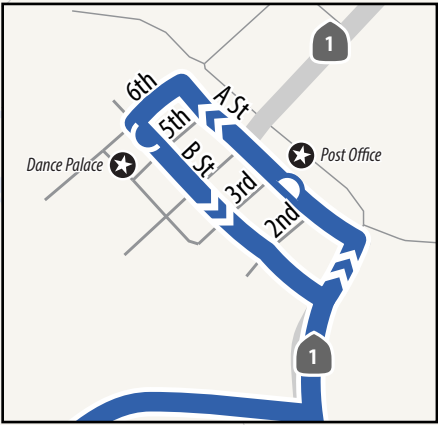

West Marin Stagecoach Map

Legend

-  West Marin Stagecoach
-  Limited Service to Sausalito
Weekend/Holiday Only
-  Transfer Point
-  school
-  park & ride
-  park
-  ferry
-  other
-  Timepoint Locations (approx.)
-  Flag Stops
Stops can be made between marked stops if there is a safe place to wave or "flag" down the driver
-  Muir Woods Shuttle Weekend/Holiday Only, May-October

San Rafael Transit Center
3rd & Hechinger

17	22	23	29
35	36	45	45K
45K	71	228	233
257	259	68	40
42	70	80	101
27	44	AE GR MA SO	

San Anselmo Hub
Center & St Francis Drive

22	23	29
228	68	24
25	27	

Marin City Hub
Donahue & Ferrero

17	22	36
71	61	66F
10	70	80
92		

Sausalito Ferry
Bay & Bridgeway

17	61	66F
10	80	BG GF

FORT BAKER
Golden Gate Bridge Vista Point, Bay Area Discovery Museum