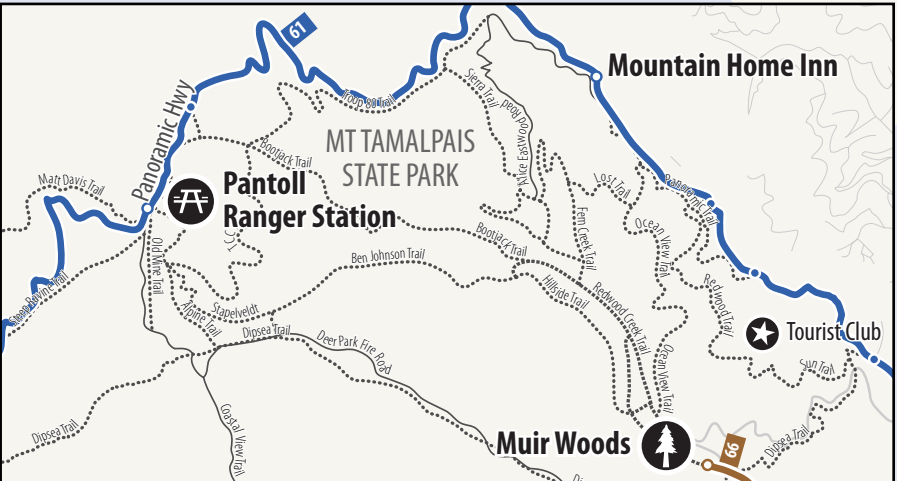

West Marin Stagecoach Map

Legend

-  West Marin Stagecoach
-  Limited Service to Sausalito
Weekend/Holiday Only
-  Transfer Point
-  school
-  park & ride
-  park
-  ferry
-  other
-  Timepoint Locations (approx.)
-  Flag Stops
Stops can be made between marked stops if there is a safe place to wave or "flag" down the driver
-  Muir Woods Shuttle Weekend/Holiday Only, May-October

San Rafael Transit Center
3rd & Hechinger

17	22	23	29
35	36	45	45K
45K	71	228	233
257	259	68	40
42	70	80	101
27	44	AE GR MA SO	

San Anselmo Hub
Center & St Francis Drive

22	23	29
228	68	24
25	27	

Marin City Hub
Donahue & Ferrero

17	22	36
71	61	66F
10	70	80
92		

Sausalito Ferry
Bay & Bridgeway

17	61	66F
10	80	BG GF

FORT BAKER
Golden Gate Bridge Vista Point, Bay Area Discovery Museum